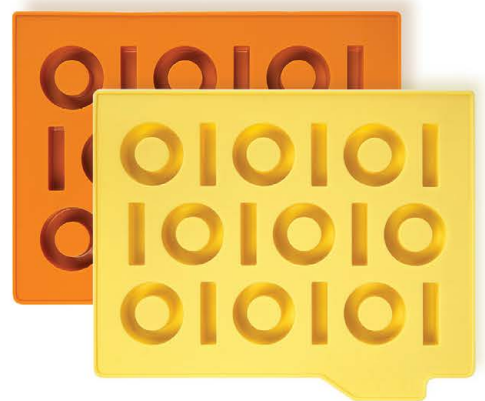

Packaging dimensions:

35,3×17×2 cm (13,9"×6,7"×0,8")

Binarius orange 003865

Binarius yellow 004046

Packaging dimensions:

27,5×19,4×2 cm (10,8"×7,6"×0,8")

Computer-themed magnets

Hand Cursor
001679