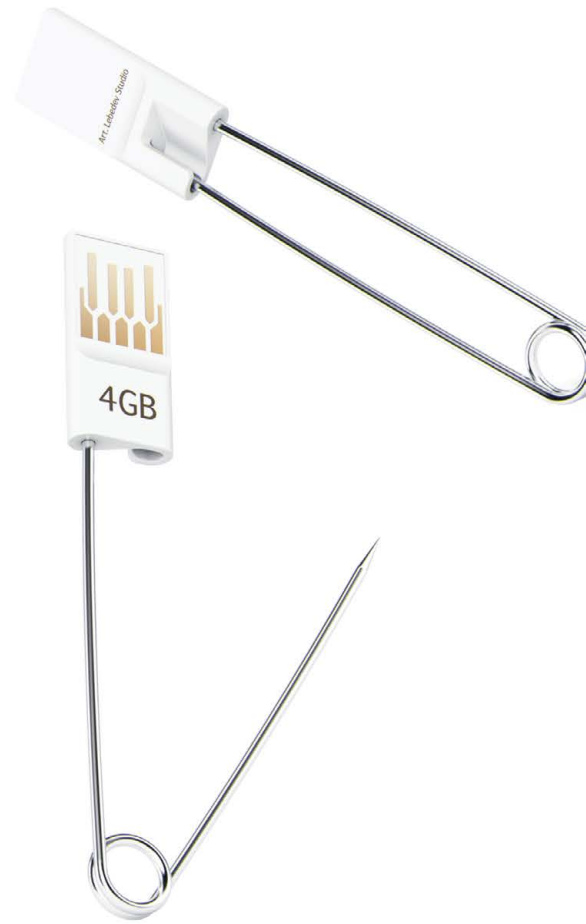

Bulavkus USB flash drive

Bulavkus — a USB flash drive disguised as a classic safety pin — keeps your data safely pinned. For finding Bulavkus in a flash, simply fasten it to any fabric material and spare yourself frustration of digging through pockets.

www.artlebedev.com/everything/bulavkus