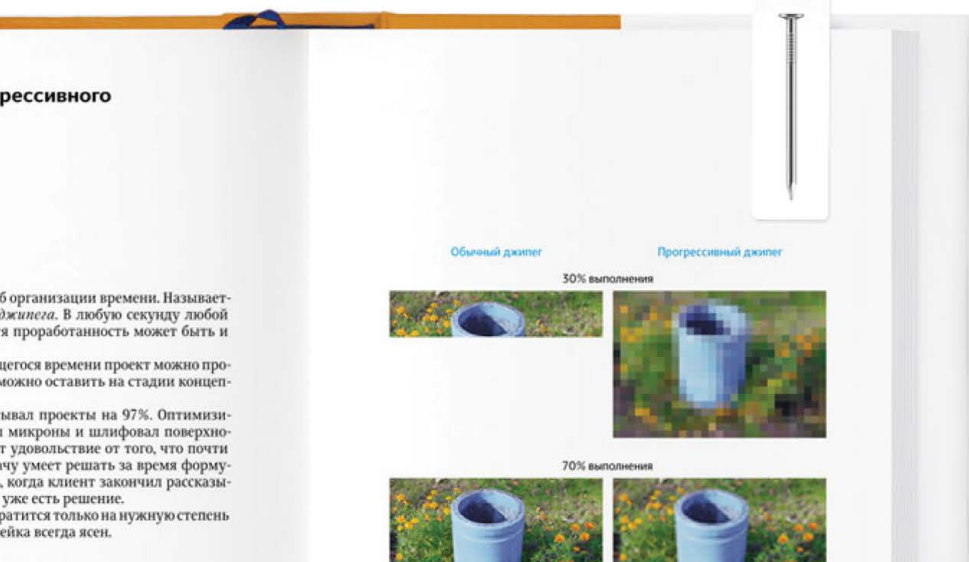

Librastat bookends

These sturdy steel bookends have non-slip silicone pads on the bottom and will not bend. They are good to use together on a desk or separately on a half-full bookshelf. Suitable for any number of books.

000119

Material: stainless steel

Weight: 1 kg (2,2 lb)

Packaging dimensions:

24 × 21,5 × 13 cm (9,45" × 8,3" × 5,1")

www.artlebedev.com/everything/librastat

Zakladkus bookmarks

Zakladkus is a set of five magnetic bookmarks, conveniently grabbing the page and securely holding it until your return. Will work with any book.

Material: magnetic vinyl

Weight: 100 g (0,22 lb)

Packaging dimensions:

9,5 × 23,5 × 0,3 cm (3,7" × 9,25" × 0,1")

www.artlebedev.com/everything/zakladkus