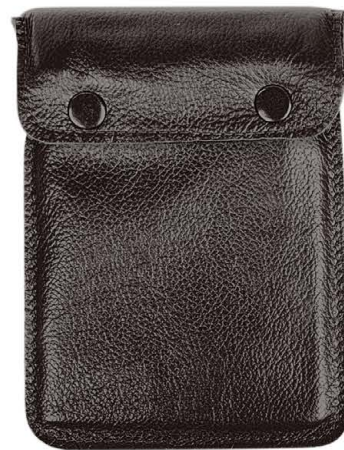

006503

Material: leather

Weight: 300 g (0,66 lb)

Dimensions: 12 × 17 cm (4,7" × 6,7")

White

Black

iVoska bag for iMac

iVoska bag is a large jeans bag designed for transporting iMacs. A computer is placed inside the bag and securely fastened with the buttons on each side. Soft flannel inside layer protects the screen from scratches, and the thick and durable outer layer keeps the device safe and dry. The bag has a snap fastener and durable handles.