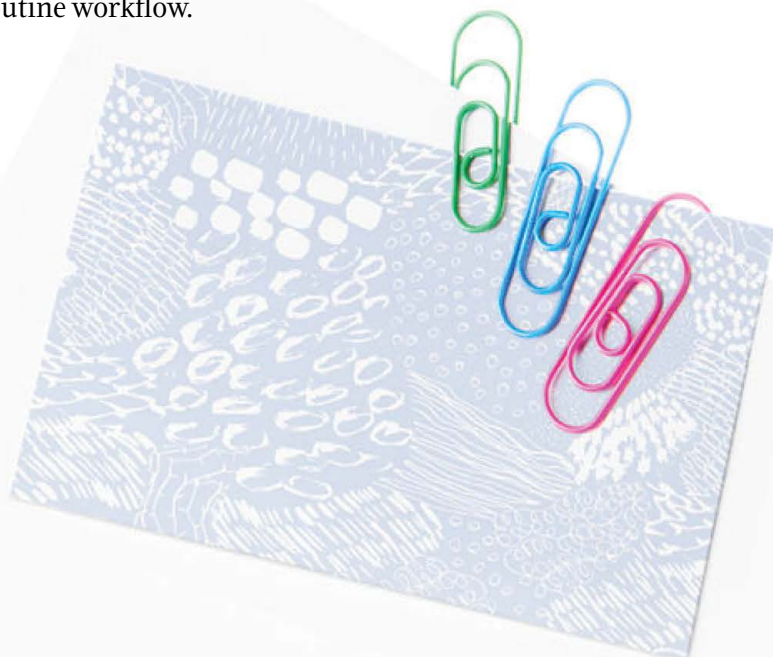

003870

Material: steel

Packaging dimensions:

7,5×7,5×3 cm (3"×3"×1,2")

Weight: 120 g (0,26 lb)

www.artlebedev.com/everything/skrepkus

Deletus eraser

Palm-size Deletus eraser is shaped like a well-known key on a computer keyboard. The question 'What to get a computer geek for a present?' no longer needs to be on your list — erase it with Deletus!

001697

Material: thermoplastic resin

Weight: 100 g (0,22 lb)

Dimensions:

8,5 × 4,3 × 2,3 cm (3,3" × 1,7" × 0,9")

www.artlebedev.com/everything/deletus

Lineikus ruler

Lineikus is a nice see-through finger-pointing ruler.