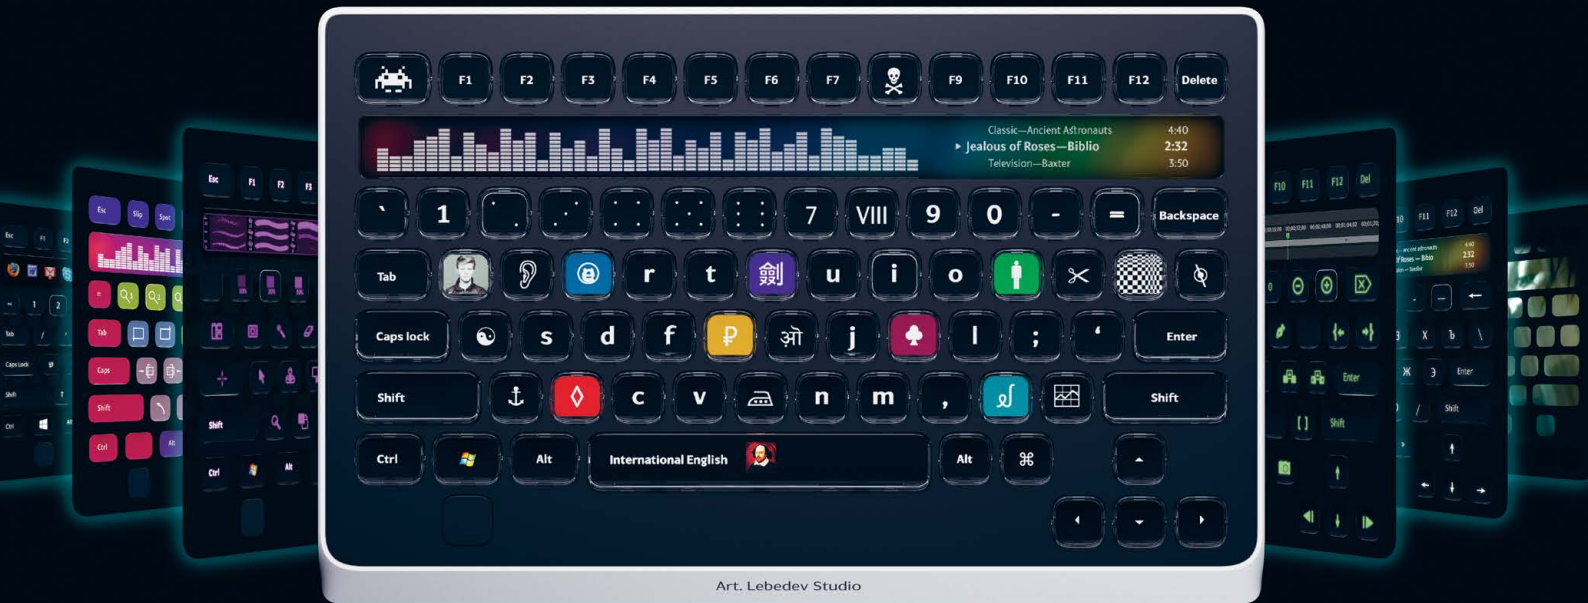

For your safety you won't be able to plug in a device with a 4,8 mm plug. All of the 25 sockets are LED illuminated to make finding a free socket under your desk easier. Rozetkus-1 uses a standard high-voltage fuse.

Cord length: 1,75 m (69")

www.artlebedev.com/everything/rozetkus/1

Optimus Popularis keyboard

Art. Lebedev Studio

Optimus Popularis is a compact keyboard with each key displaying any image and being assigned any function.

Optimus Popularis is engineered for any layout, language or symbols: Cyrillic, Ancient Greek, Georgian, Arabic, music notes, numerals, codes, math functions, images, special symbols, and so on to infinity. It is an indispensable tool when it comes to high performance in any creative field, appreciated by designers, type-setters, traders, musicians, photographers and others.