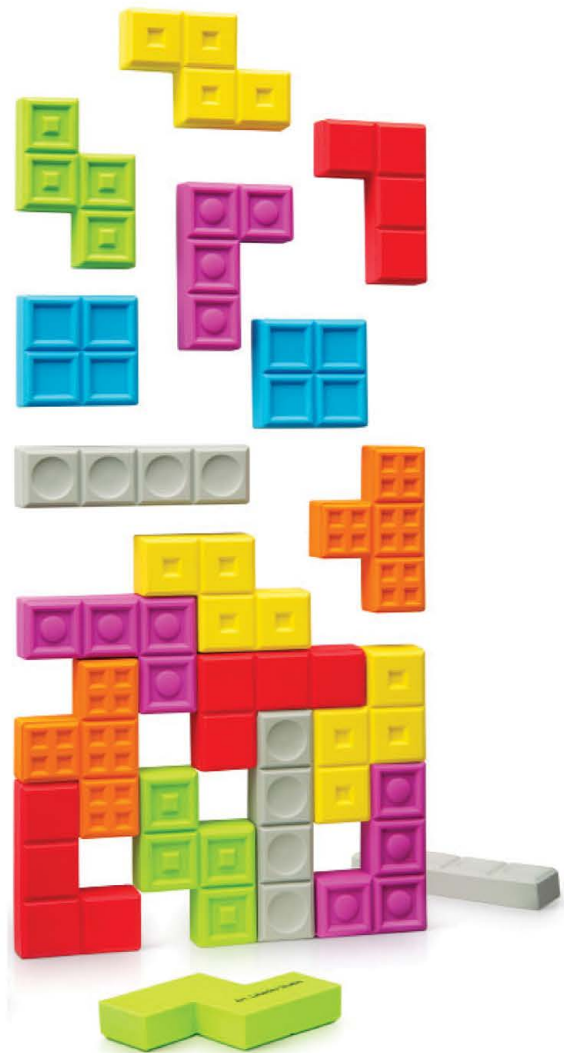

Full Set
003244

Material: black ceramics
Weight: 800 g (1,76 lb)
Packaging dimensions:
22,5×40,5×3,5 cm (8,86"×16"×1,4")
www.artlebedev.com/everything/keramikus

Usubus
003867

Vegetus
003241

Shefus
003868

Multiplayer Tetrius magnet set

Multiplayer Tetrius set of 21 magnets can be easily split between three fridges. The pieces can stick to your fridge, an office whiteboard or any other metallic surface.

003856

Packaging dimensions:
18×37×0,8 cm (7"×14"×0,3")
Weight: 310 g (0,67 lb)