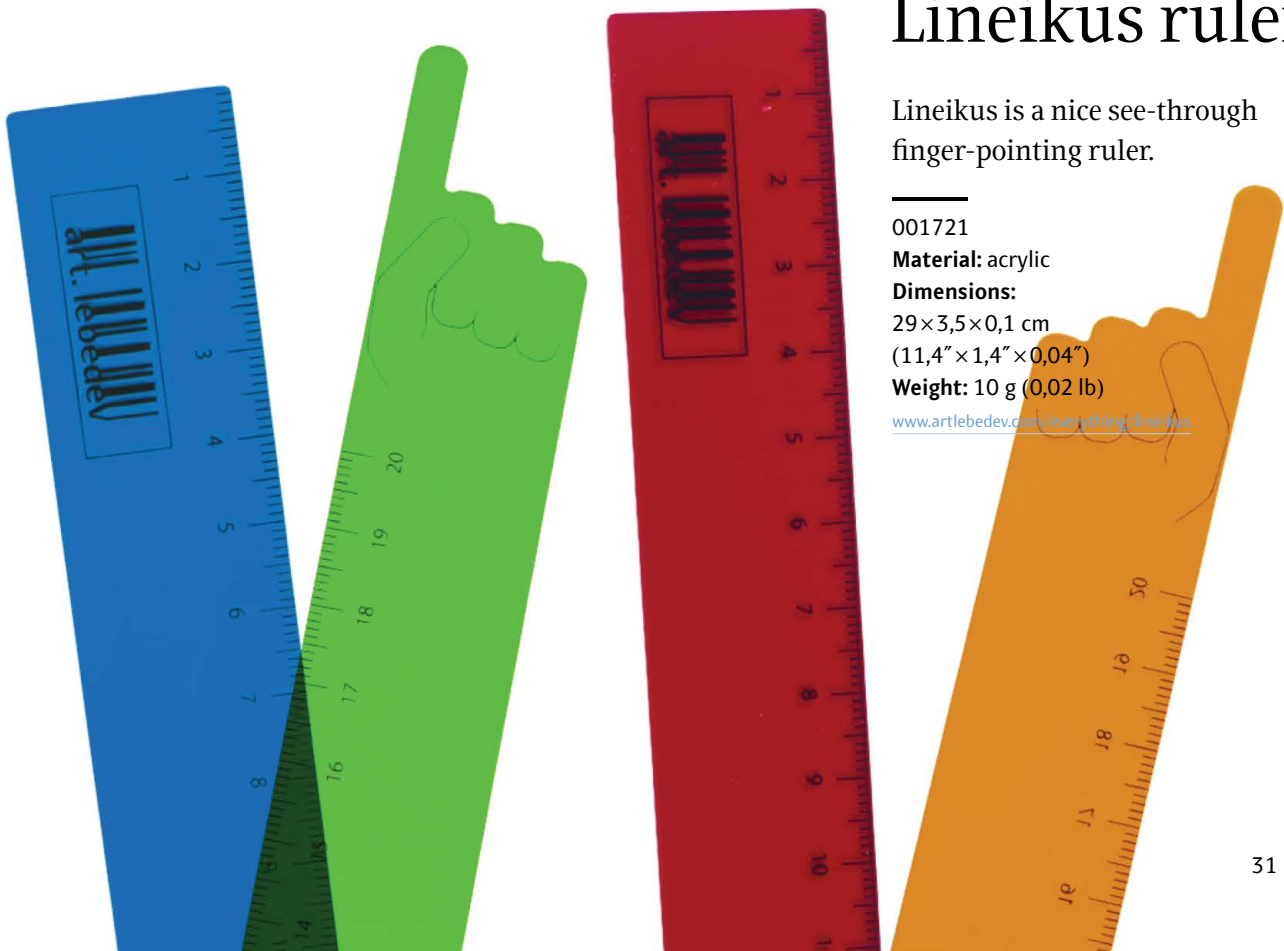

001697

Material: thermoplastic resin

Weight: 100 g (0,22 lb)

Dimensions:

8,5 × 4,3 × 2,3 cm (3,3" × 1,7" × 0,9")

www.artlebedev.com/everything/deletus

Lineikus ruler

Lineikus is a nice see-through finger-pointing ruler.

001721

Material: acrylic

Dimensions:

29 × 3,5 × 0,1 cm
(11,4" × 1,4" × 0,04")

Weight: 10 g (0,02 lb)

www.artlebedev.com/everything/lineikus

Microfibrus cleaning cloth

Microfibrus is a soft cloth for wiping lenses, glass, touch screens and other delicate surfaces. The cloth is made of microfiber which absorbs grease, but does not fade, tear or leave lint. Machine washable.