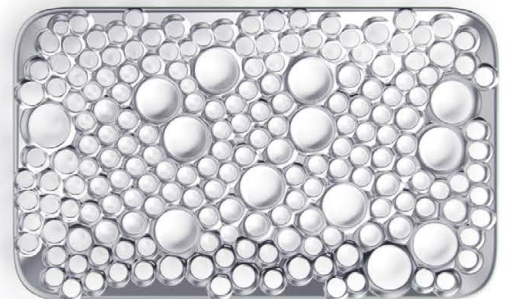

Dimensions:

8×12×1 cm (3,1"×4,7"×0,4")

Material: stainless steel

www.artlebedev.com/everything/saponius