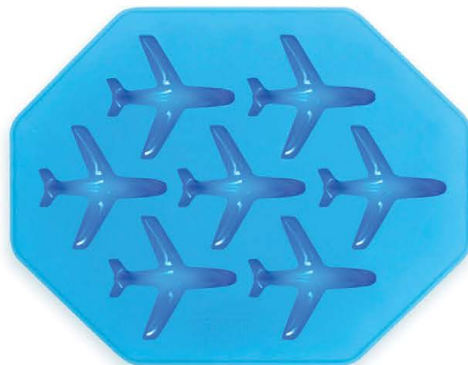

Samoletikus 003862

Packaging dimensions:

35,3×17×2 cm (13,9"×6,7"×0,8")