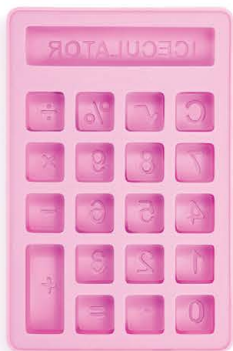

Ledokalkulator 003864

Packaging dimensions:

10,5×19,5×1,5 cm (4,1"×7,7"×0,6")