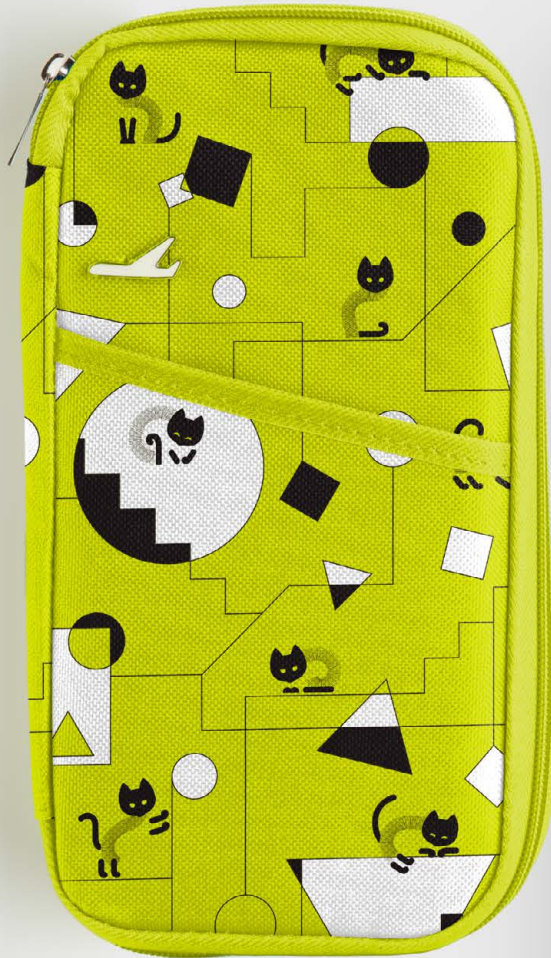

A PATTERN CHANGES EVERYTHING