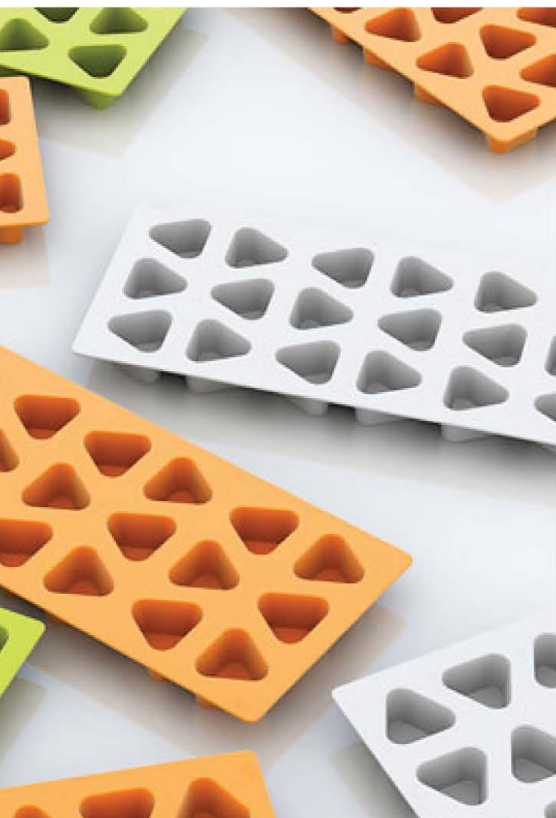

Triagonus kitchen set

All Triagonus items share the same design feature — a triangle with rounded angles.

www.artlebedev.com/everything/triagonus